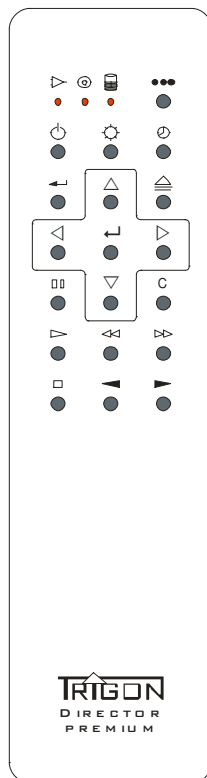

TRIGON

ELEKTRONIK GMBH

MANUAL FOR IR-REMOTE CONTROLLER

DIRECTOR PREMIUM

IR-Remote Controller **DIRECTOR PREMIUM**

We have developed an universal remote controller for our premium audio components. The **DIRECTOR PREMIUM** enables the remote control of three types of Trigon Audio Components:

The Director uses self-explanatory graphical symbols on the control interface that can be used over a wide range of product types. The use of symbols allows one button to control a variety of functions in different components. The explanations of these functions are explained in clear text below for each component type. The result is a clearly laid out control interface that, with a little time, will be completely comfortable in every day use.

Use the following table to determine what key functions for the corresponding devices are explained.

	 Pre- and Integrated Amplifier	 CD-Player	 Streamer, Mediaplayer
	Power ON/OFF	Power ON/OFF, (1)	Power ON/OFF
	Display ON/OFF	Display ON/OFF, (2)	No Function
	No Function	Time Titel Time, Titel Remain Time, Total Play Time, Total Remain Time, (3)	No Function
	No Function	Programming Mode, (4)	Jump back on the menu again
	Menu up	No Function, (5)	Navigate in the arrow direction
	No Function	CD eject, (6)	Home
	Input selection up	Skip backward, (7)	Navigate in the arrow direction
	MONO ON/OFF	Repeat On/Off, (8)	Enter
	Input selection down	Skip forward, (9)	Navigate in the arrow direction
	No Function	Pause, (0)	Pause